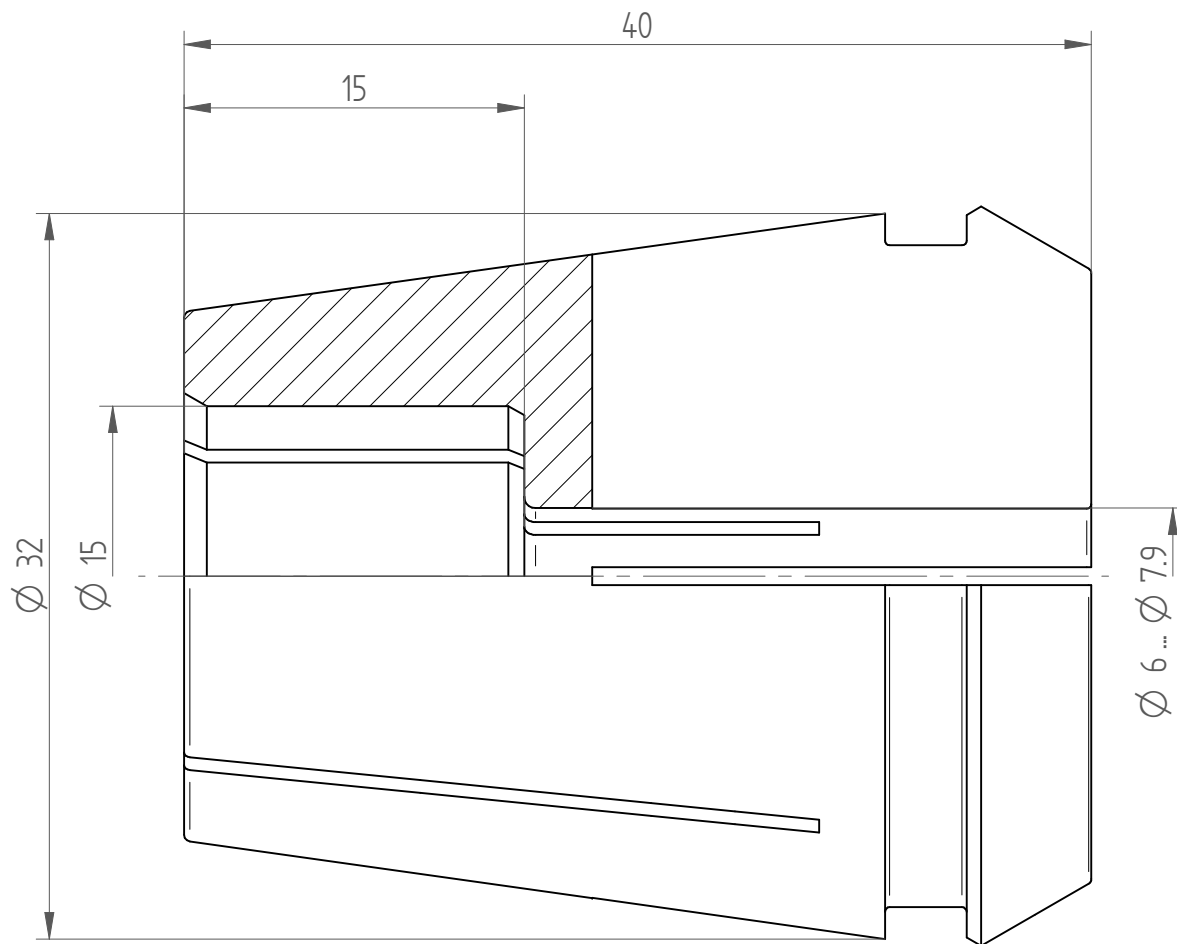

Swiss
Precision
Tools

REGO-FIX®

REGO-FIX AG
Obermattweg 60
4456 Tenniken / Switzerland

Phone +41 61 976 14 66
Fax +41 61 976 14 14
www.rego-fix.com

This is a non-controlled copy. All information given herein is subject to change without notice

The information given herein has been carefully checked and is believed to be correct. REGO-FIX, however, assumes no responsibility or liability for any errors, inaccuracies or omissions that may appear in this drawing

This document is subject to copyright laws. No part of this document may be reproduced or transmitted in any form or any means, electronic or mechanic, for any purpose, without the express written permission of REGO-FIX

Type : ER32_DM
Part No. : 1232xxxxx
Date : 13.08.2014
Scale : 3:1