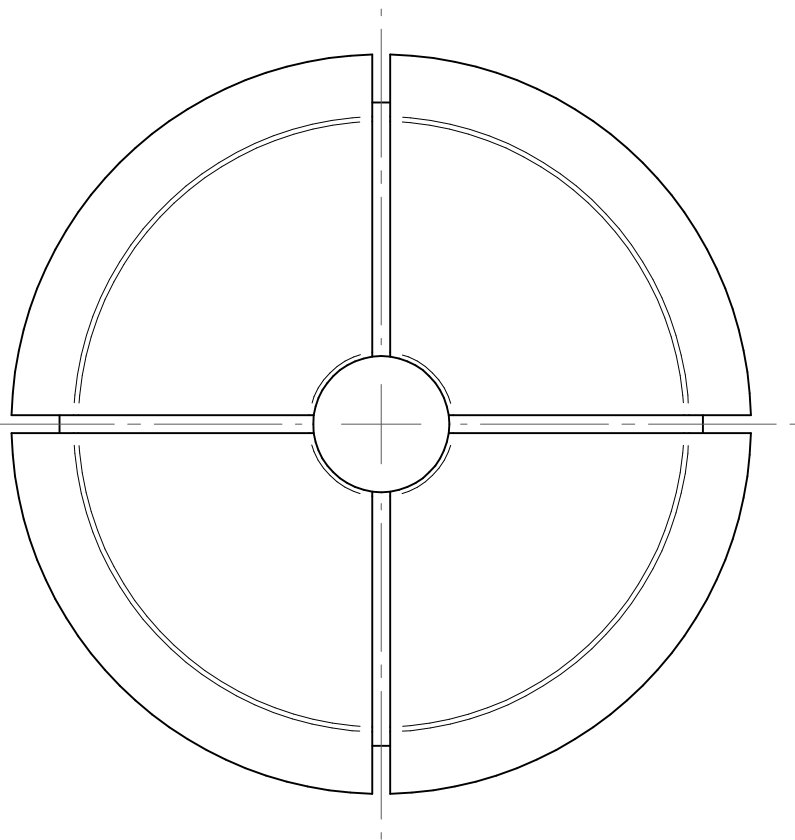

Swiss
Precision
Tools

REGO-FIX®

REGO-FIX AG
Obermattweg 60
4456 Tenniken / Switzerland

Phone +41 61 976 14 66
Fax +41 61 976 14 14
www.rego-fix.com

This is a non-controlled copy. All information given herein is subject to change without notice

The information given herein has been carefully checked and is believed to be correct. REGO-FIX, however, assumes no responsibility or liability for any errors, inaccuracies or omissions that may appear in this drawing

This document is subject to copyright laws. No part of this document may be reproduced or transmitted in any form or any means, electronic or mechanic, for any purpose, without the express written permission of REGO-FIX

Type : ER32_DM
Part No. : 1232xxxxx
Date : 13.08.2014
Scale : 3:1